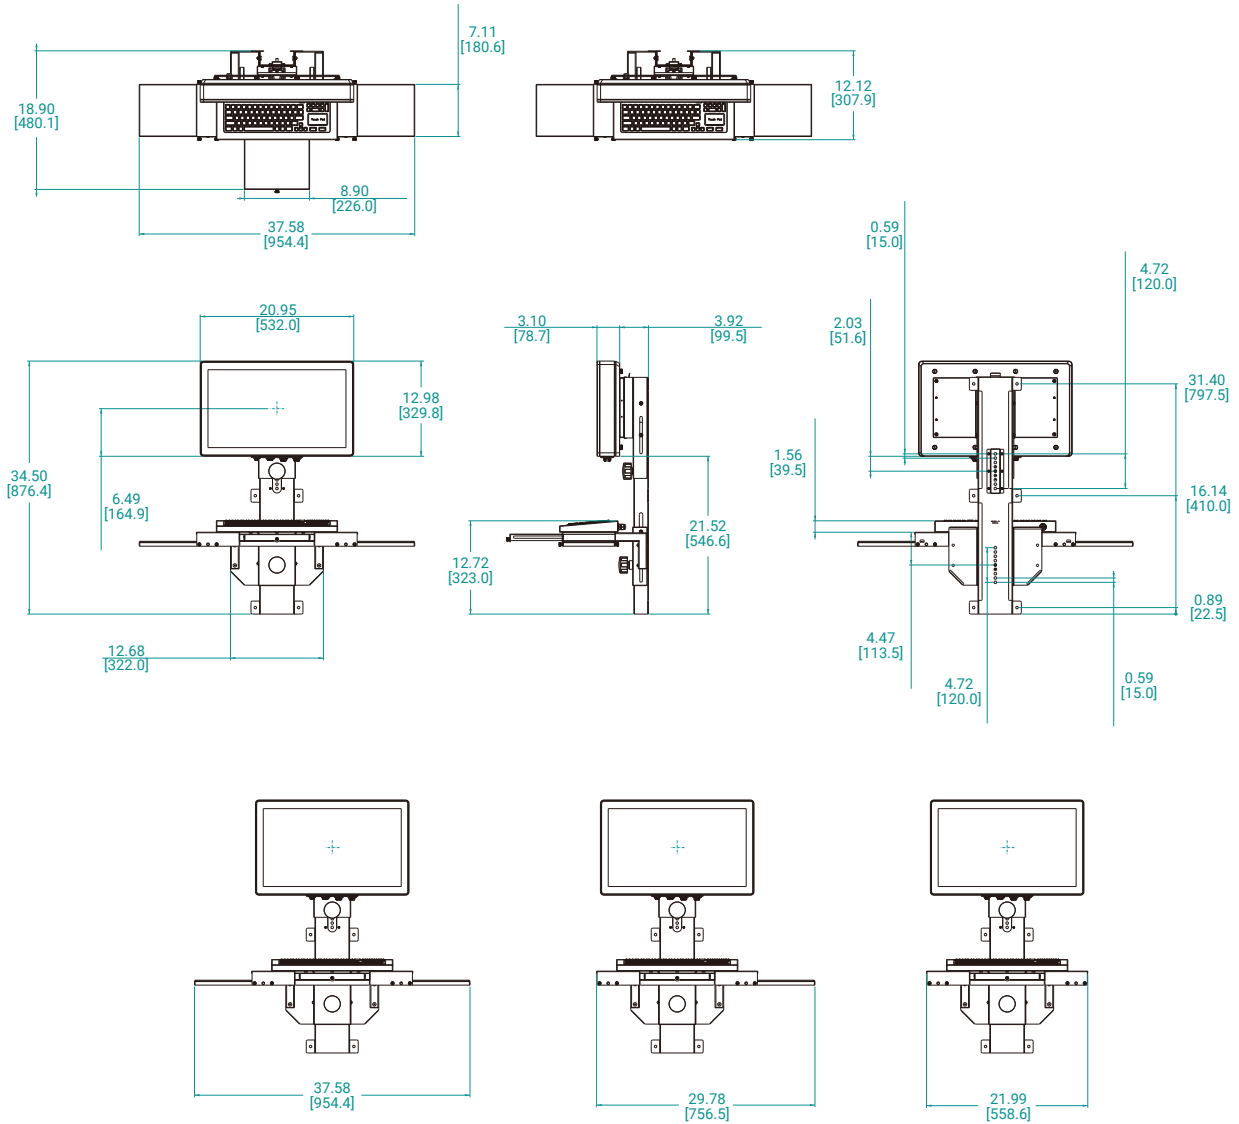

Dimension Drawing

Model Name: ARP-3821AX-AMA-E01 (Wall Mount 2)

Size Unit: inch(mm)

Ordering Information

This is one of the illustrations showing ARP-3821AX can be used in the workstation setup. Please call ARISTA sales for various workstation mounting options.